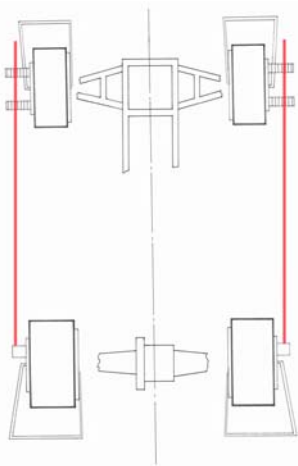

PROFI Q A T LASER QUAD ALIGNMENT TOOL

The fastest and most precise alignment control system for Quads + ATV's

Delivered in special storage case

Features

- Laser technology especially designed for application
- Complete alignment-check in only 2-3 min.
- Precise adjustment of toe-in + camber
- Applies to all types + models
- Removal of parts not necessary
- Wireless operation, without recalibration